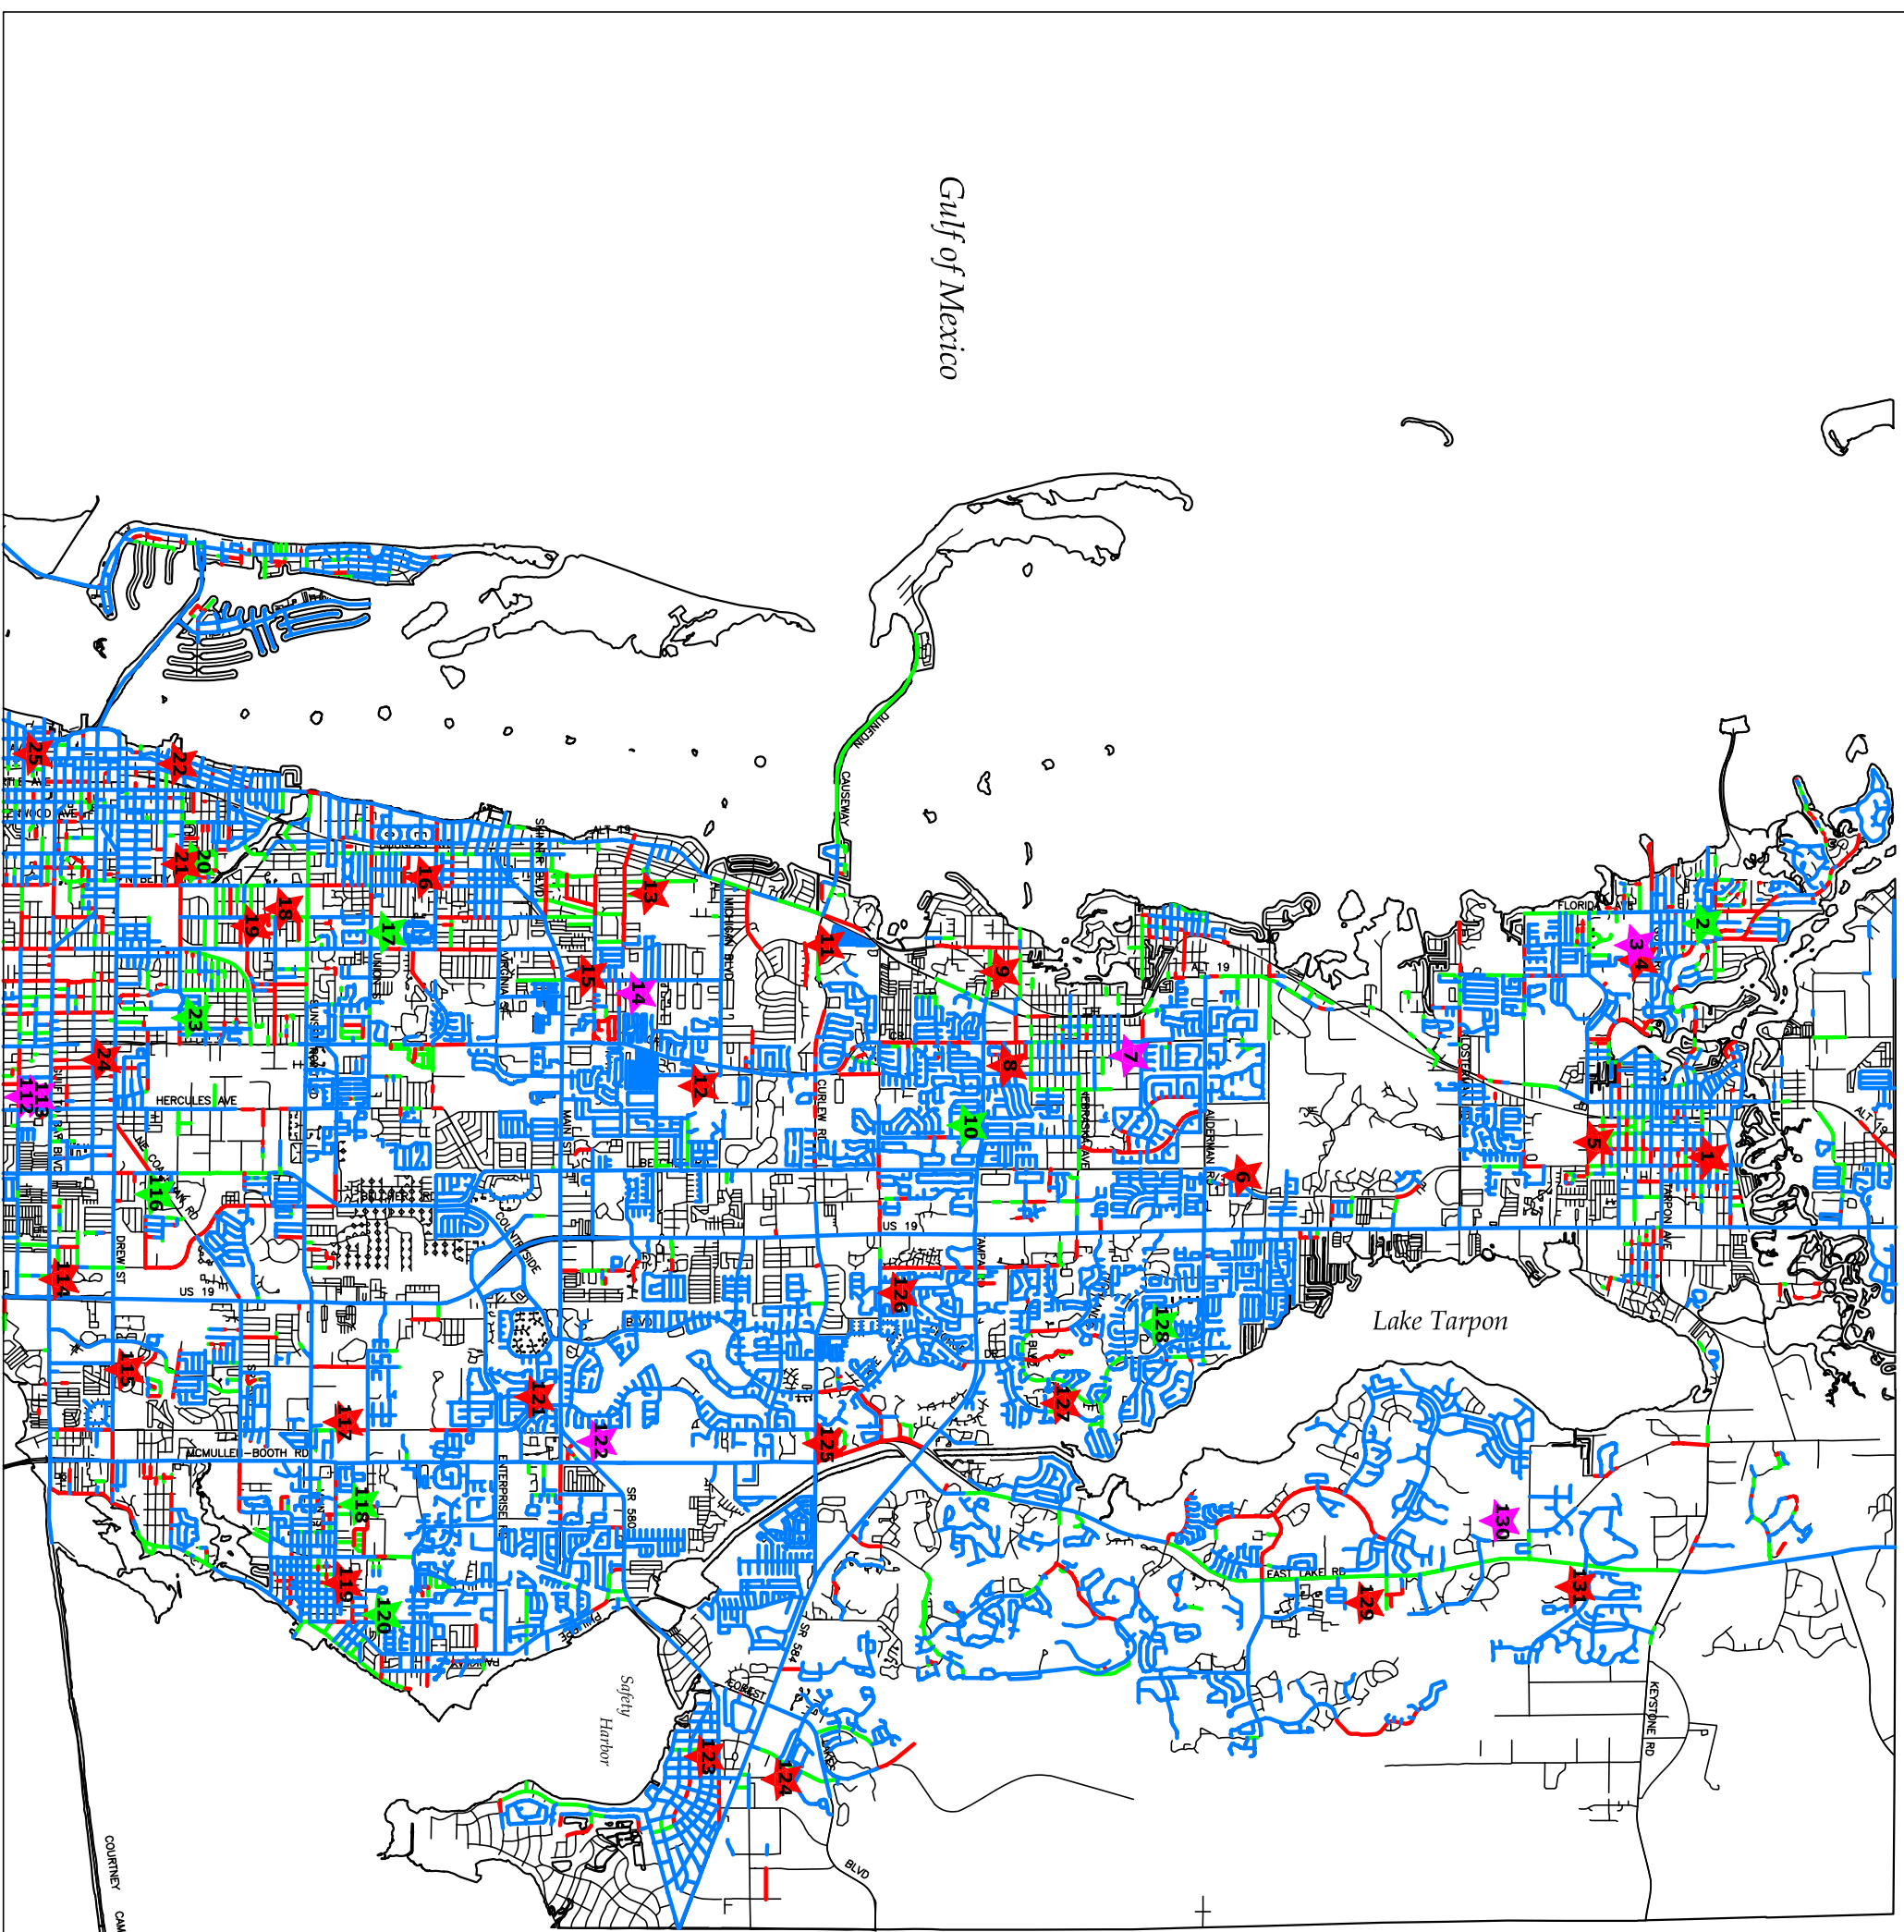

1. TARPON SPRINGS ELEMENTARY
2. TARPON SPRINGS MIDDLE
3. TARPON SPRINGS HIGH
4. SUNSET HILLS ELEMENTARY
5. TARPON SPRINGS FUNDAMENTAL
6. SUTHERLAND ELEMENTARY
7. PALM HARBOR UNIVERSITY HIGH
8. PALM HARBOR ELEMENTARY
9. OZONA ELEMENTARY
10. PALM HARBOR MIDDLE
11. THE ATHENIAN ACADEMY
12. GARRISON JONES ELEMENTARY
13. SAN JOSE ELEMENTARY
14. DUNEDIN HIGH
15. ACADEMIE DA VINCI
16. DUNEDIN ELEMENTARY
17. DUNEDIN HIGHLAND MIDDLE
18. SANDY LANE ELEMENTARY
19. KINGS HIGHWAY ELEMENTARY
20. CLEARWATER INTERMEDIATE MIDDLE
21. CURTIS FUNDAMENTAL
22. NORTH WARD ELEMENTARY
23. KENNEDY MIDDLE
24. SKYCREST ELEMENTARY
25. SOUTH WARD ELEMENTARY
113. CLEARWATER HIGH
114. PLATO ACADEMY
115. EISENHOWER ELEMENTARY
116. COACHMAN FUNDAMENTAL
117. MCMULLEN BOOTH ELEMENTARY
118. SAFETY HARBOR SECONDARY SCHOOL
119. SAFETY HARBOR ELEMENTARY
120. SAFETY HARBOR MIDDLE
121. LEILA G. DAVIS ELEMENTARY
122. COUNTRYSIDE HIGH
123. OLDSMAR ELEMENTARY
124. FOREST LAKES ELEMENTARY
125. CURLEW CREEK ELEMENTARY
126. LAKE ST. GEORGE ELEMENTARY
127. HIGHLAND LAKES ELEMENTARY
128. CARWISE MIDDLE
129. CYPRESS WOODS ELEMENTARY
130. EAST LAKE HIGH
131. BROOKER CREEK ELEMENTARY

Gulf of Mexico

Old Tampa Bay

**Figure 13
PUBLIC SCHOOLS
AND
SIDEWALKS*
IN NORTH PINELLAS COUNTY
MARCH 2007**

★ Elementary School
★ Middle School
★ High School
— Both Sides
— West or North Side
— East or South Side

* Sidewalk data as of September 2006