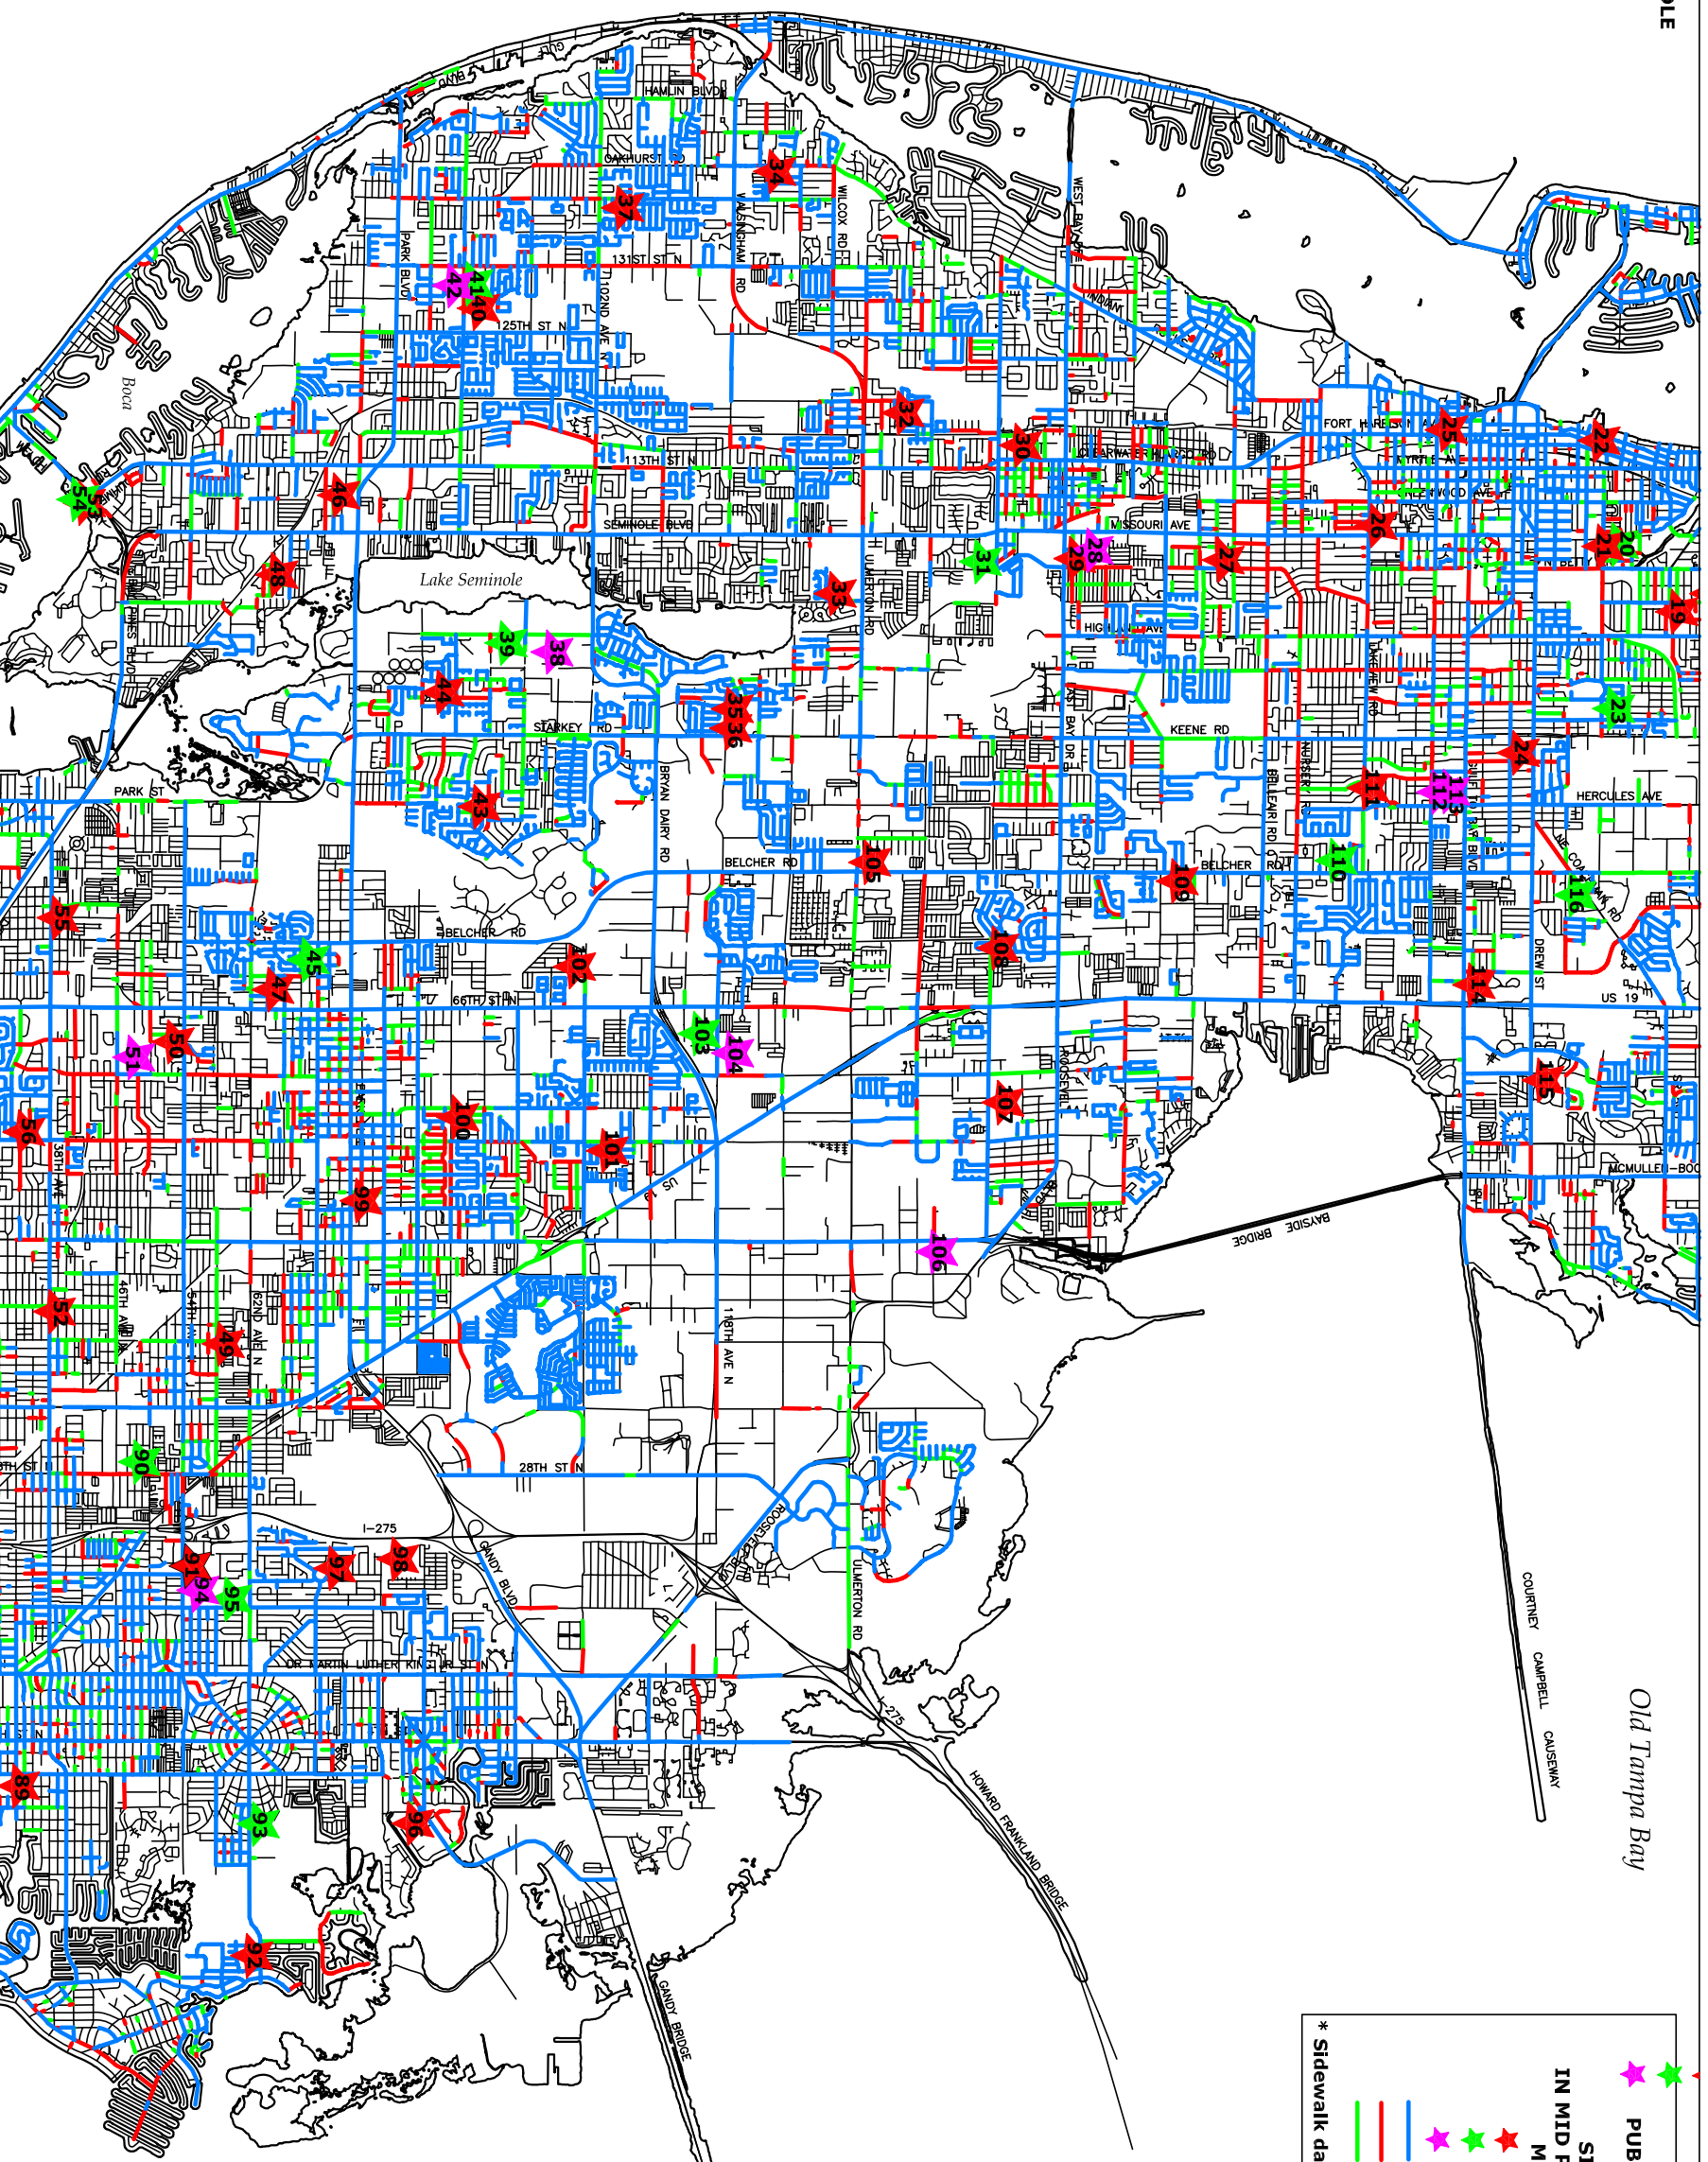

20. CLEARWATER INTERMEDIATE MIDDLE
21. CURTIS FUNDAMENTAL
22. NORTH WARD ELEMENTARY
23. KENNEDY MIDDLE
24. SKYCREST ELEMENTARY
25. SOUTH WARD ELEMENTARY
26. BELLEAIR ELEMENTARY
27. PONCE DE LEON ELEMENTARY
28. LARGO HIGH
29. LARGO CENTRAL ELEMENTARY
30. MILDRED HELMS ELEMENTARY
31. LARGO MIDDLE
32. RIDGECREST ELEMENTARY
33. FUGITT ELEMENTARY
34. ANONA ELEMENTARY
35. SOUTHERN OAK ELEMENTARY
36. WALSHINGHAM ELEMENTARY
37. OAKHURST ELEMENTARY
38. OSCEOLA HIGH
39. OSCEOLA MIDDLE
40. BAUDER ELEMENTARY
41. SEMINOLE MIDDLE
42. SEMINOLE HIGH
43. BARDMOOR ELEMENTARY
44. STARKEY ELEMENTARY
45. PINELLAS PARK MIDDLE
46. SEMINOLE ELEMENTARY
47. RAWLINGS ELEMENTARY
48. ORANGE GROVE ELEMENTARY
49. LEALMAN ELEMENTARY
50. BLANTON ELEMENTARY
51. DIXIE HOLLINS HIGH
52. CLEARVIEW ELEMENTARY
53. MADEIRA BEACH ELEMENTARY
54. MADEIRA BEACH MIDDLE
55. SEVENTY FOURTH ST ELEMENTARY
56. WESTGATE ELEMENTARY
59. NORTH SHORE ELEMENTARY
90. LEALMAN INTERMEDIATE
91. JOHN M SEXTON ELEMENTARY
92. SHORE ACRES ELEMENTARY
93. RIVIERA MIDDLE
94. NORTHEAST HIGH SCHOOL
95. MEADOWLAWN MIDDLE
96. RIO VISTA ELEMENTARY
97. LYNCH ELEMENTARY
98. SAWGRASS LAKE
99. PINELLAS PARK ELEMENTARY
100. SKYVIEW ELEMENTARY
101. PINELLAS CENTRAL ELEMENTARY
102. CROSS BAYOU ELEMENTARY
103. FITZGERALD MIDDLE
104. PINELLAS PARK HIGH
105. PINELLAS PREPATORY ACADEMY
106. BAYSIDE HIGH
107. HIGHPOINT ELEMENTARY
108. FRONTIER ELEMENTARY
109. BELCHER ELEMENTARY
110. OAK GROVE MIDDLE
111. PLUMB ELEMENTARY
112. NORTH PINELLAS SECONDARY
113. CLEARWATER HIGH
114. PLATO ACADEMY
115. EISENHOWER ELEMENTARY
116. COACHMAN FUNDAMENTAL
117. MCMULLEN BOOTH ELEMENTARY

Figure 14
PUBLIC SCHOOLS
AND
SIDEWALKS*
IN MID PINELLAS COUNTY
MARCH 2007

* Sidewalk data as of September 2006

- Elementary School
- Middle School
- High School
- Both Sides
- West or North Side
- East or South Side