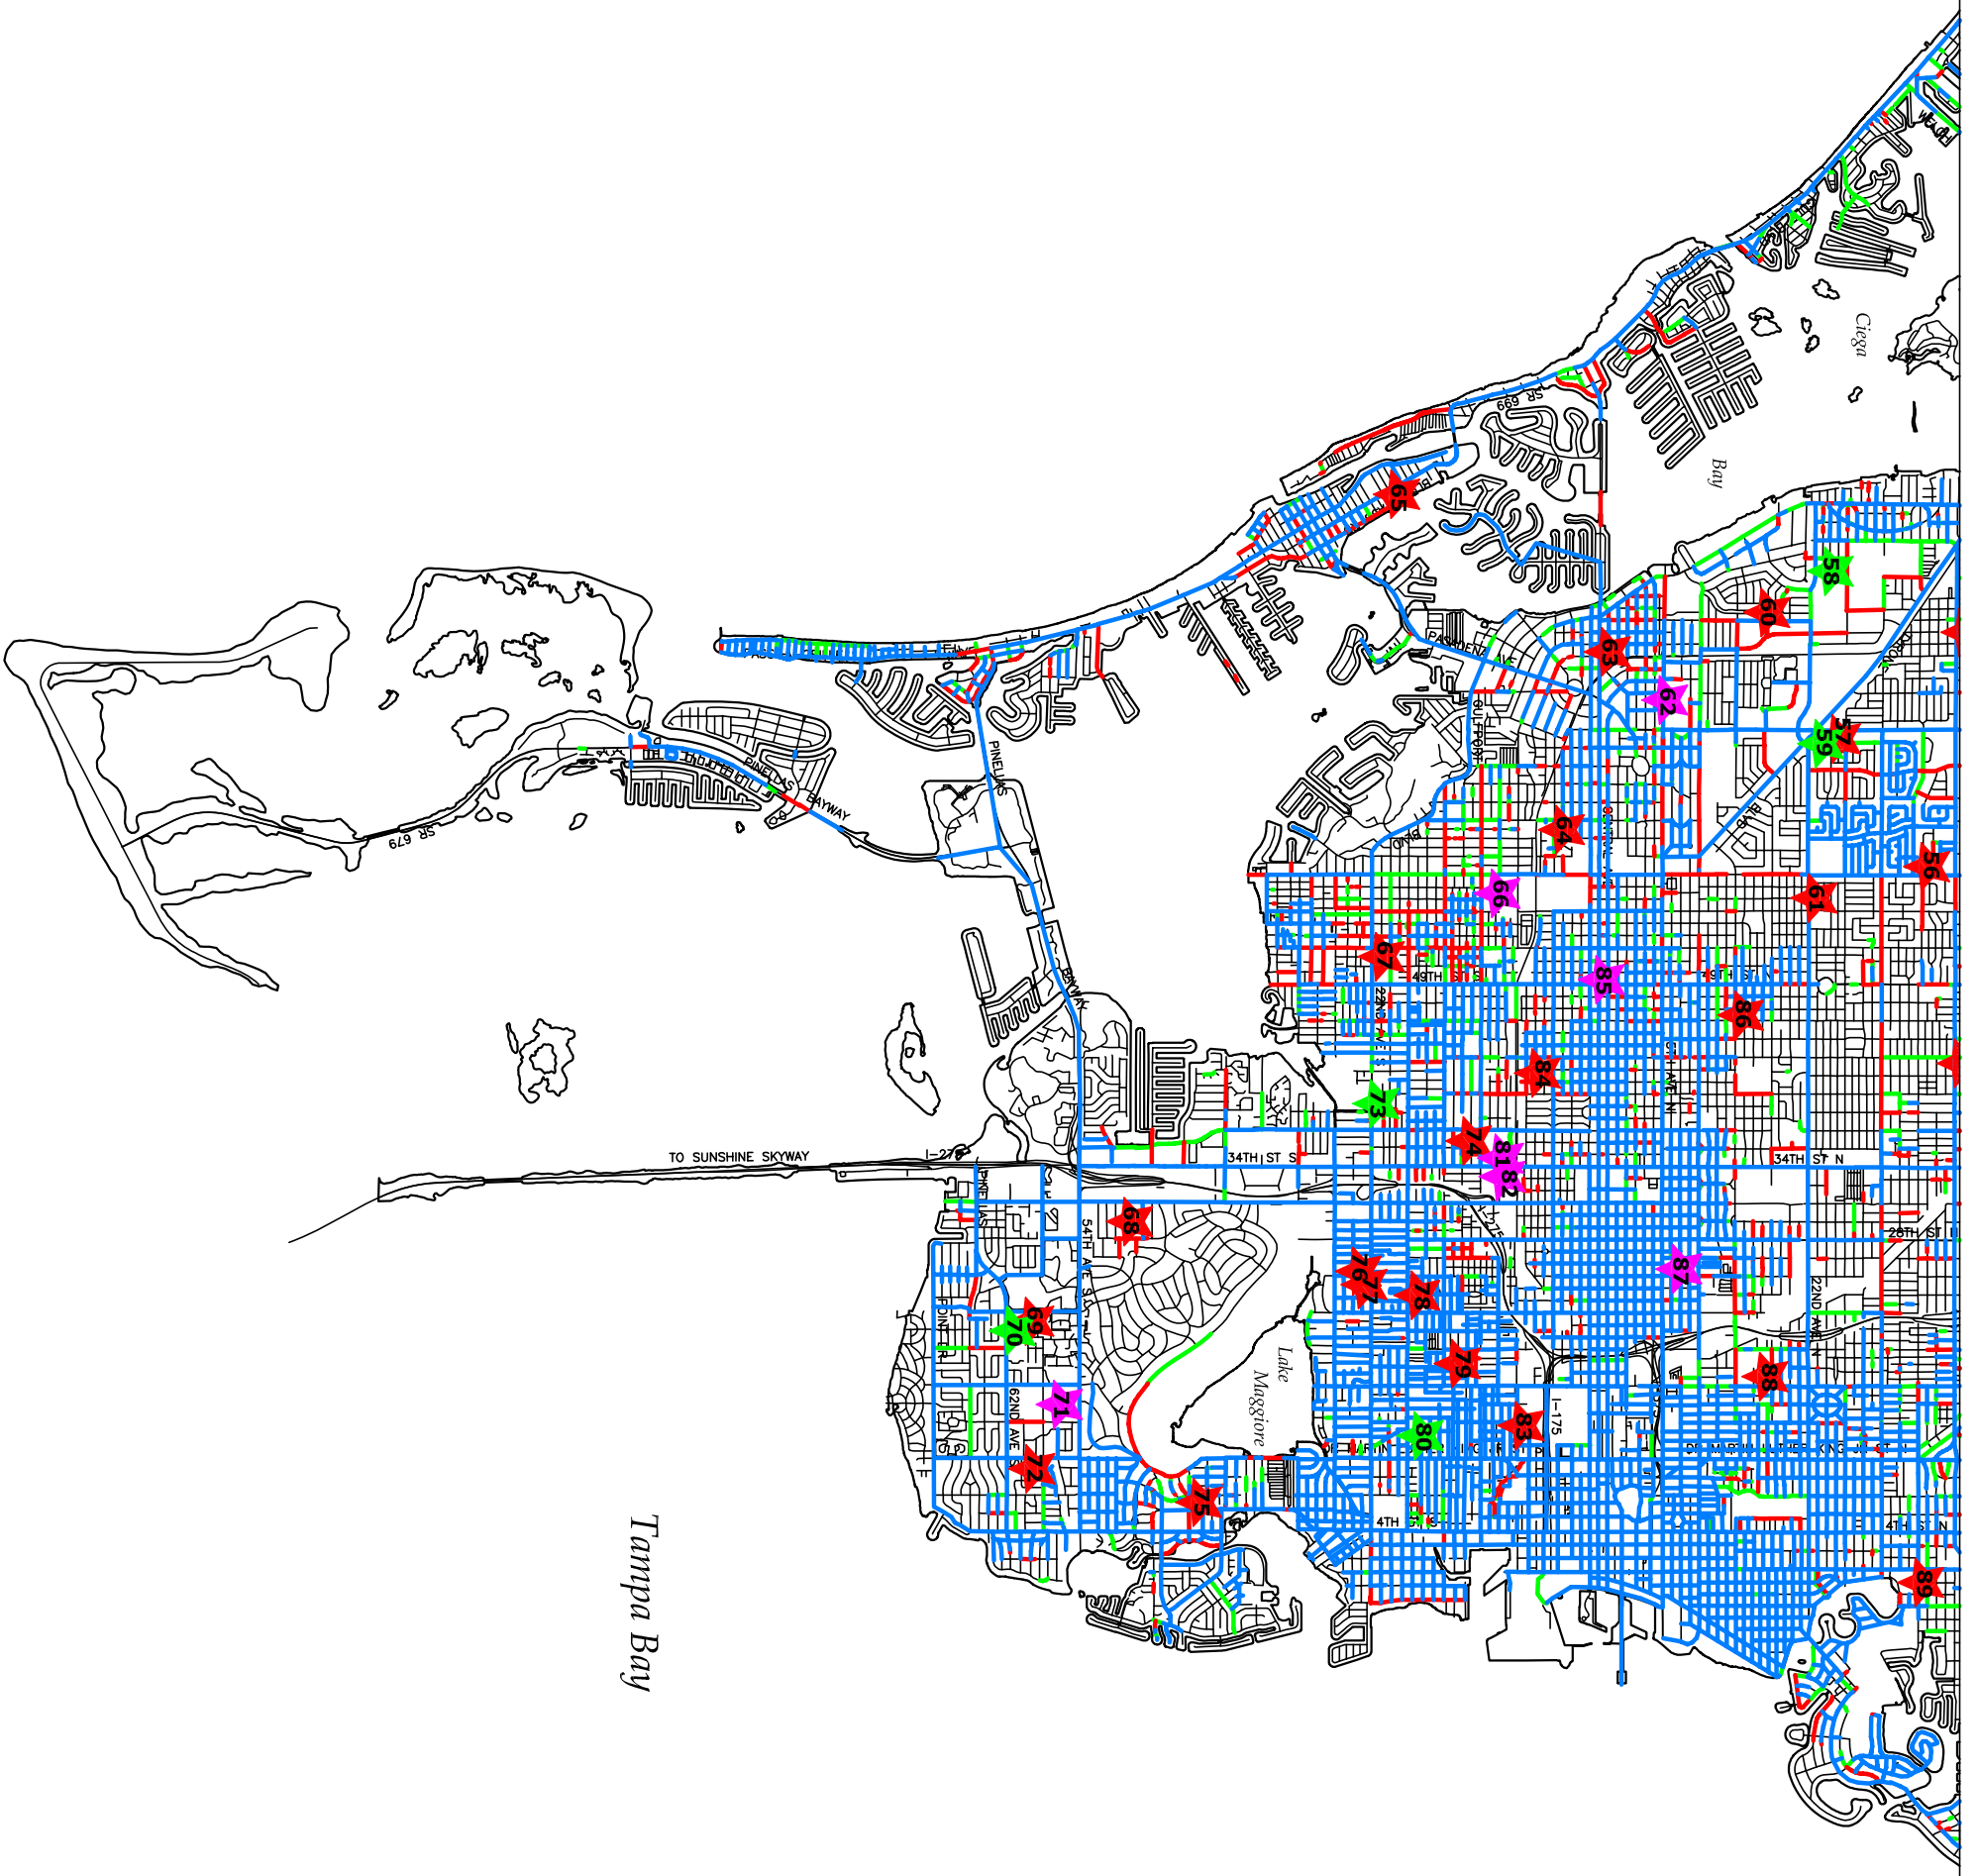

- 55. SEVENTY FOURTH ST ELEMENTARY
- 56. WESTGATE ELEMENTARY
- 57. TYRONE ELEMENTARY
- 58. AZALEA MIDDLE
- 59. TYRONE MIDDLE
- 60. AZALEA ELEMETARY
- 61. NORTHWEST ELEMENTARY
- 62. LIFE SKILLS CENTERS
- 63. PASADENA FUNDAMENTAL
- 64. BEAR CREEK ELEMENTARY
- 65. GULF BEACHES ELEMENTARY
- 66. BOCA CEIGA HIGH
- 67. GULFPORT ELEMENTARY
- 68. MAXIMO ELEMENTARY
- 69. BAY POINT ELEMENTARY
- 70. BAY POINT MIDDLE
- 71. LAKEWOOD HIGH
- 72. BAY VISTA FUNDAMENTAL
- 73. THURGOOD MARSHAL FUNDAMENTAL
- 74. DOUGLAS L. JAMERSON ELEMENTARY
- 75. LAKEWOOD ELEMENTARY
- 76. LAKEVIEW FUNDAMENTAL
- 77. JAMES SANDERLIN ELEMENTARY
- 78. PERKINS ELEMENTARY
- 79. MELROSE ELEMENTARY
- 80. SOUTHSIDE FUNDAMENTAL
- 81. PINELLAS TECHNICAL EDUCATION ST PETE
- 82. GIBBS HIGH
- 83. CAMPBELL PARK ELEMENTARY
- 84. FAIRMONT PARK ELEMENTARY
- 85. ST PETERSBURG COLLEGIATE HIGH
- 86. MT VERNON ELEMENTARY
- 87. ST PETERSBURG HIGH
- 88. WOODLAWN ELEMENTARY
- 89. NORTH SHORE ELEMENTARY
- 90. LEALMAN INTERMEDIATE

**Figure 15
PUBLIC SCHOOLS
AND
SIDEWALKS*
IN SOUTH PINELLAS COUNTY
MARCH 2007**

- ★ Elementary School
- ★ Middle School
- ★ High School
- Both Sides
- West or North Side
- East or South Side

* Sidewalk data as of September 2006

Tampa Bay