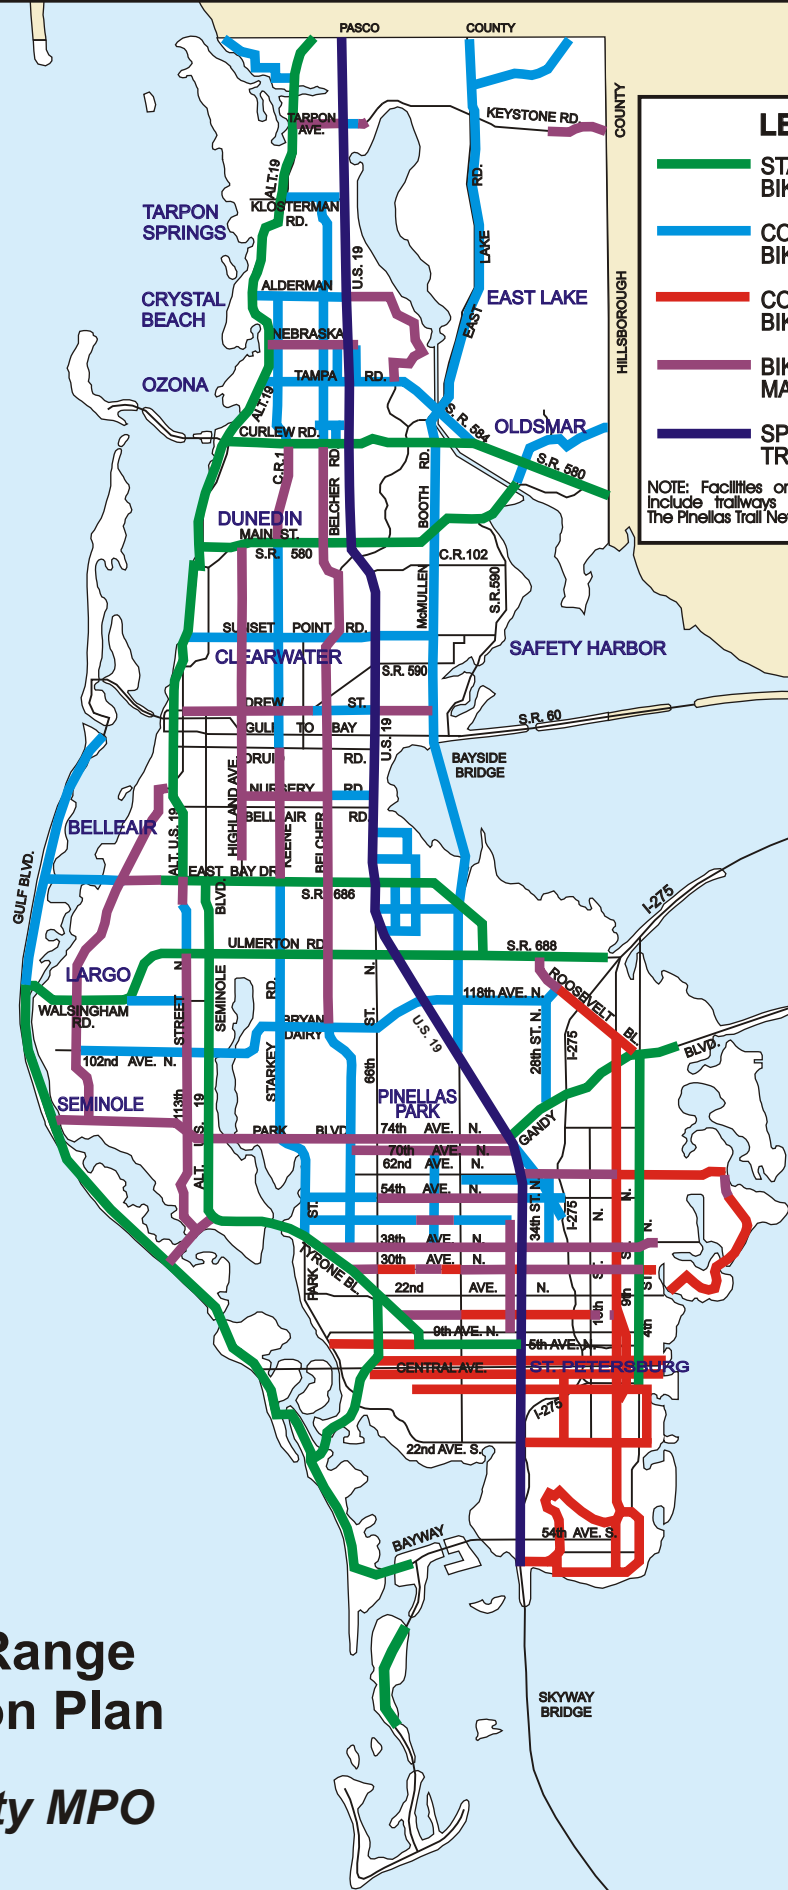

Bicycle Laning Facilities Provision

LEGEND

- STATE ON-ROAD BIKE FACILITIES
- COUNTY ON-ROAD BIKE FACILITIES
- COMMUNITY ON-ROAD BIKE FACILITIES
- BIKE FACILITIES TO MAINTAIN CONNECTIVITY
- SPECIAL CORRIDOR TREATMENT

NOTE: Facilities on this map do not reflect or include trailways or off-road accommodations. The Pinellas Trail Network Plan illustrates trail facilities.

2025 Long Range
Transportation Plan

Pinellas County MPO