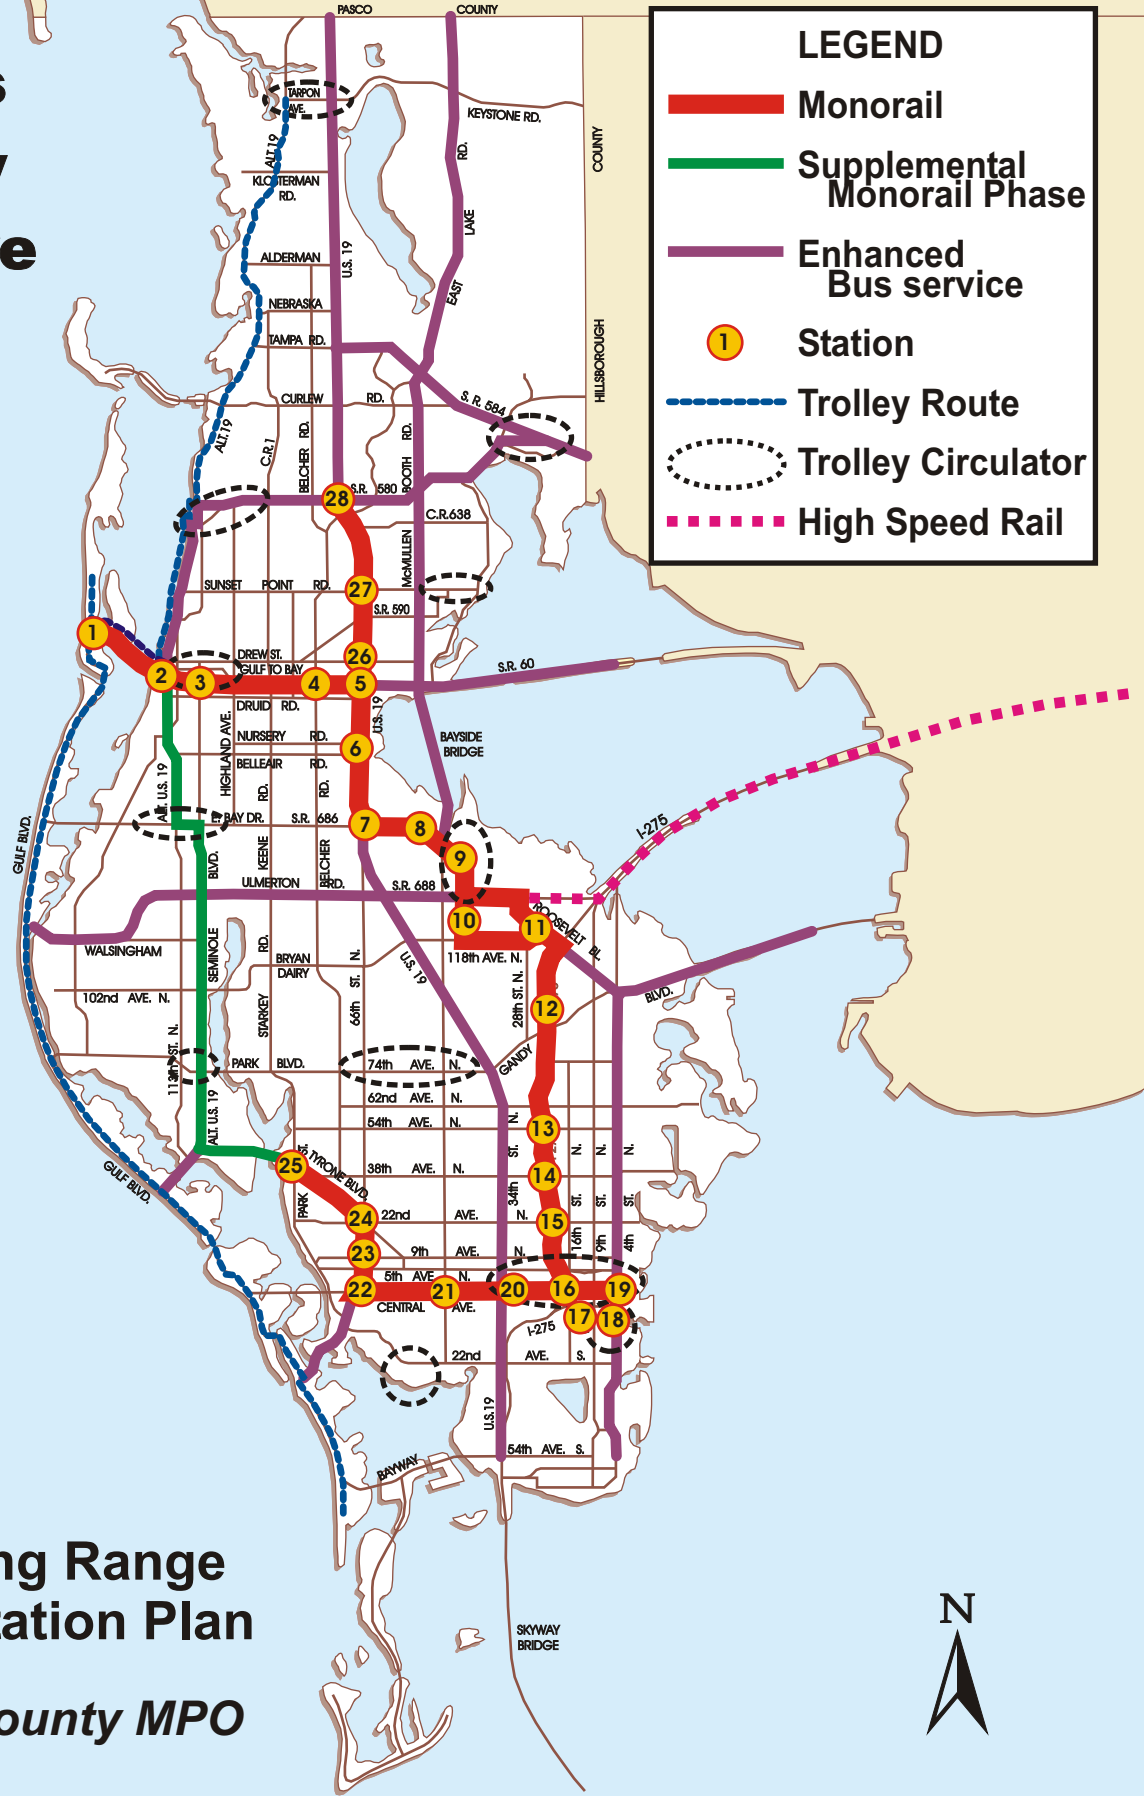

# Pinellas Mobility Initiative

**LEGEND**

- █ Monorail
- █ Supplemental Monorail Phase
- █ Enhanced Bus service
- 1 Station
- - - Trolley Route
- Trolley Circulator
- - - High Speed Rail

**2025 Long Range  
Transportation Plan**  
*Pinellas County MPO*