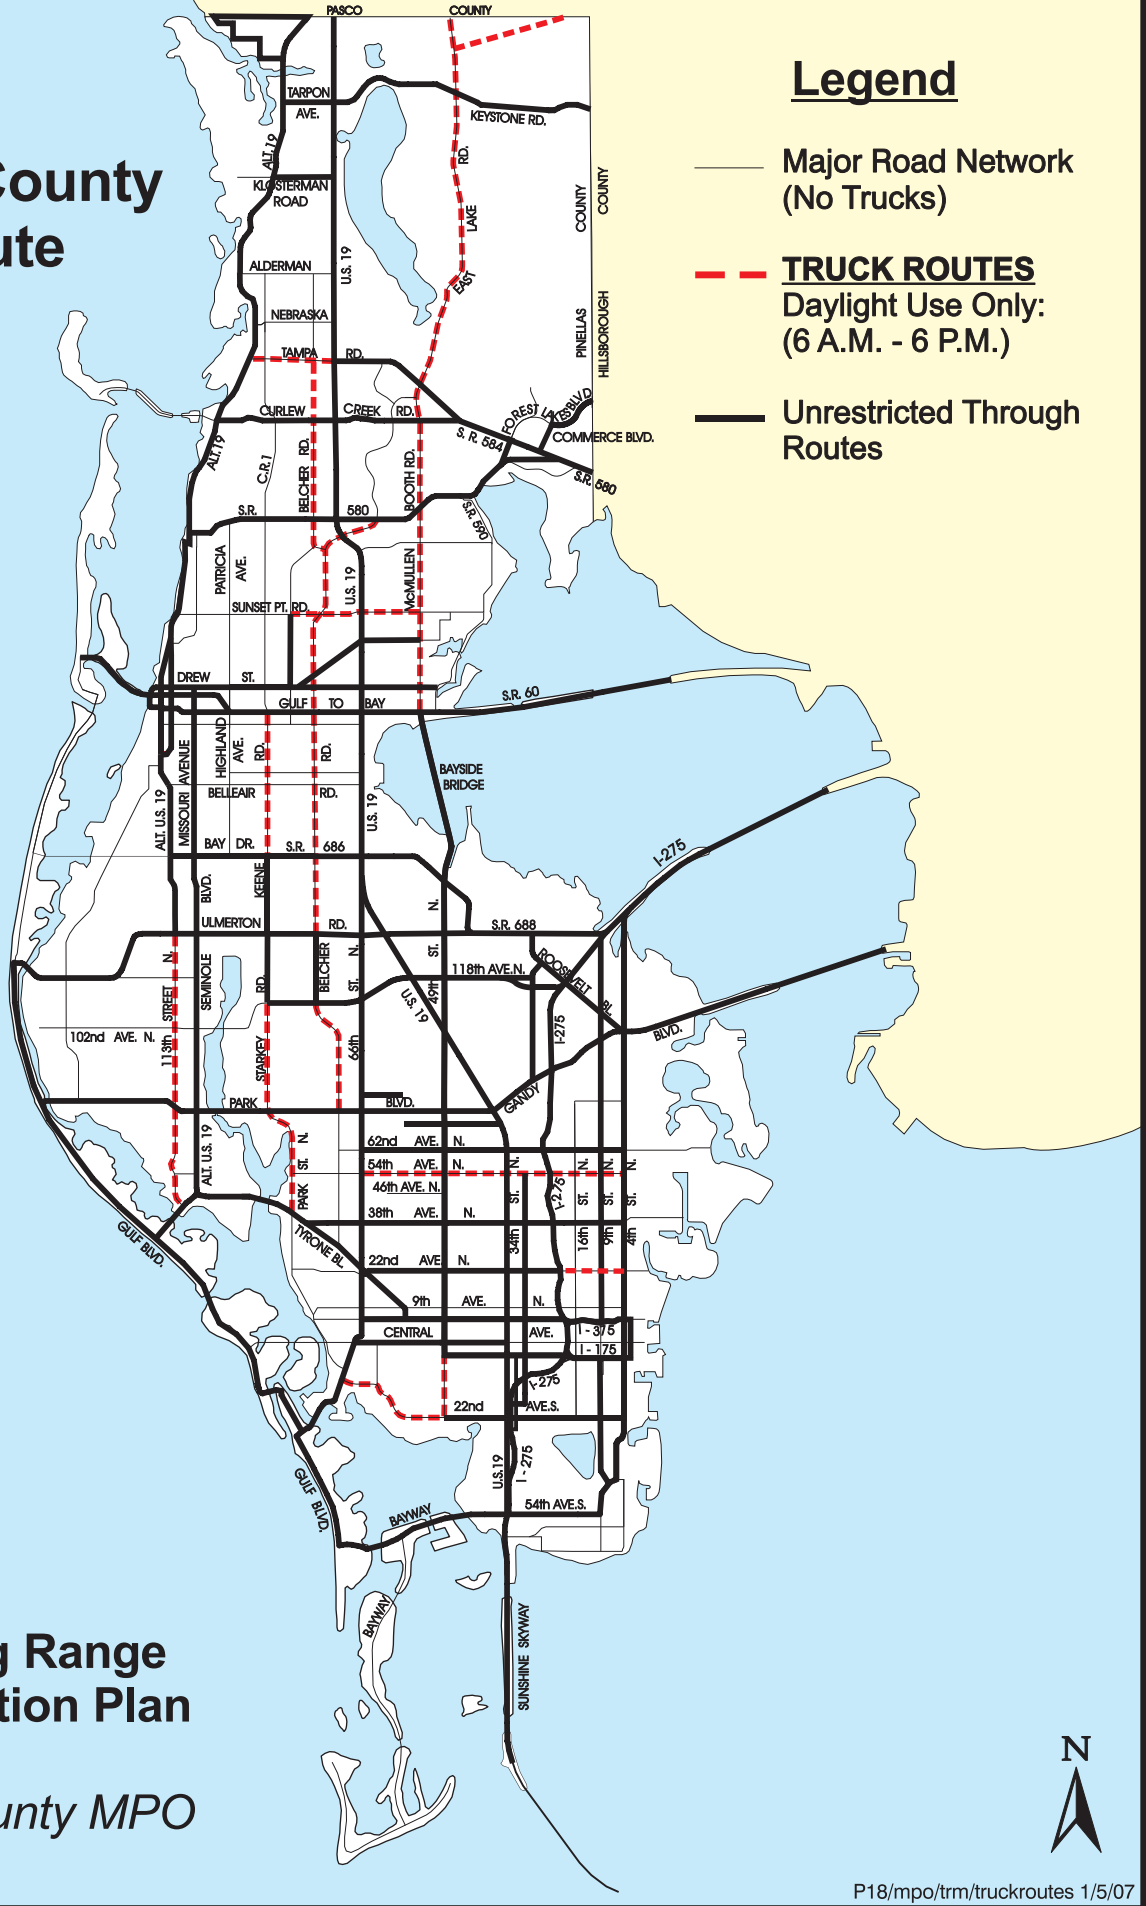

**Figure 13**

# Pinellas County Truck Route Plan

## Legend

- Major Road Network (No Trucks)
- **TRUCK ROUTES**  
Daylight Use Only:  
(6 A.M. - 6 P.M.)
- Unrestricted Through Routes

**2025 Long Range  
Transportation Plan**

*Pinellas County MPO*